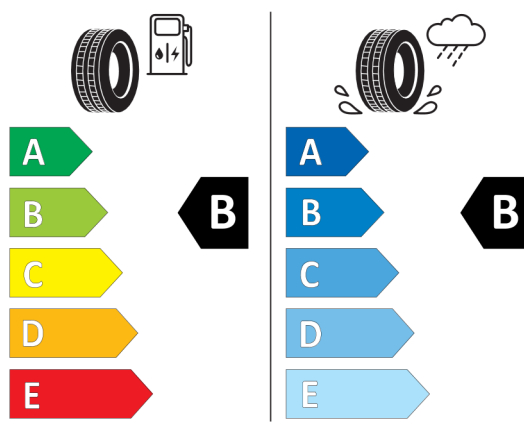

Bridgestone 382651

BRIDGESTONE 9830

255/35 R19 96 Y XL C1

2020/740

<https://eprel.ec.europa.eu/qr/382651>