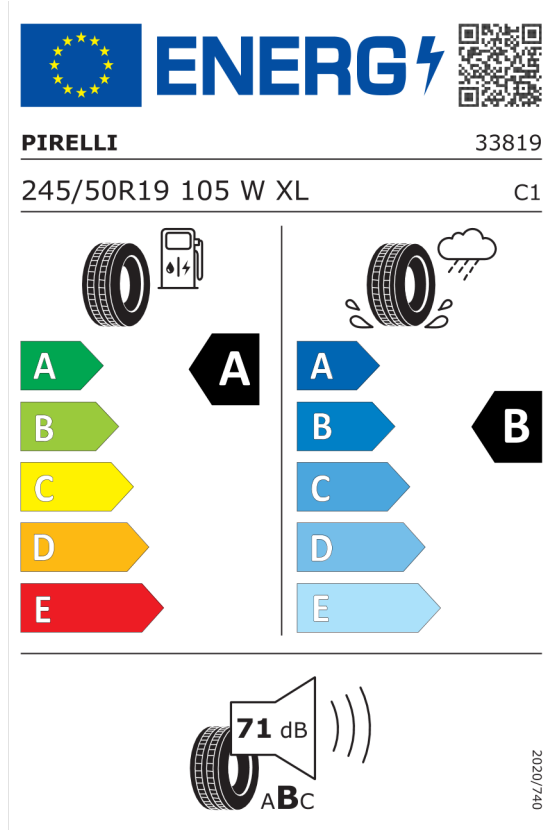

Cena celkem bez DPH	Kč	1 551 427
----------------------------	-----------	------------------

DPH	Kč	325 800
------------	-----------	----------------

Cena celkem včetně DPH	Kč	1 877 227
-------------------------------	-----------	------------------

Pirelli 596053

<https://eprel.ec.europa.eu/qr/596053>

Bridgestone 382610

<https://eprel.ec.europa.eu/qr/382610>

Nabídka
Číslo nabídky 25743
Datum 18.01.2024
Platnost do 01.02.2024

Michelin 410016

The ENERGY label for Michelin 410016 features the European Union flag and the ENERGY logo. It includes a QR code and the following information: MICHELIN, 356061, 245/50R19 105 W XL, C1. The label is divided into two sections: fuel consumption and wet grip. The fuel consumption section shows a tire and a gas pump icon, with a large black arrow pointing to 'A' on a scale from A (green) to E (red). The wet grip section shows a tire on a wet surface with rain, with a large black arrow pointing to 'A' on a scale from A (dark blue) to E (light blue). At the bottom, a noise icon shows a tire and a speaker with '70 dB' and 'ABC' (A, B, C) indicated. A vertical code '2020/740' is on the right.

<https://eprel.ec.europa.eu/qr/410016>

Bridgestone 382611

The ENERGY label for Bridgestone 382611 features the European Union flag and the ENERGY logo. It includes a QR code and the following information: BRIDGESTONE, 19745, 245/50 R19 105 W XL, C1. The label is divided into two sections: fuel consumption and wet grip. The fuel consumption section shows a tire and a gas pump icon, with a large black arrow pointing to 'A' on a scale from A (green) to E (red). The wet grip section shows a tire on a wet surface with rain, with a large black arrow pointing to 'B' on a scale from A (dark blue) to E (light blue). At the bottom, a noise icon shows a tire and a speaker with '71 dB' and 'ABC' (A, B, C) indicated. A vertical code '2020/740' is on the right.