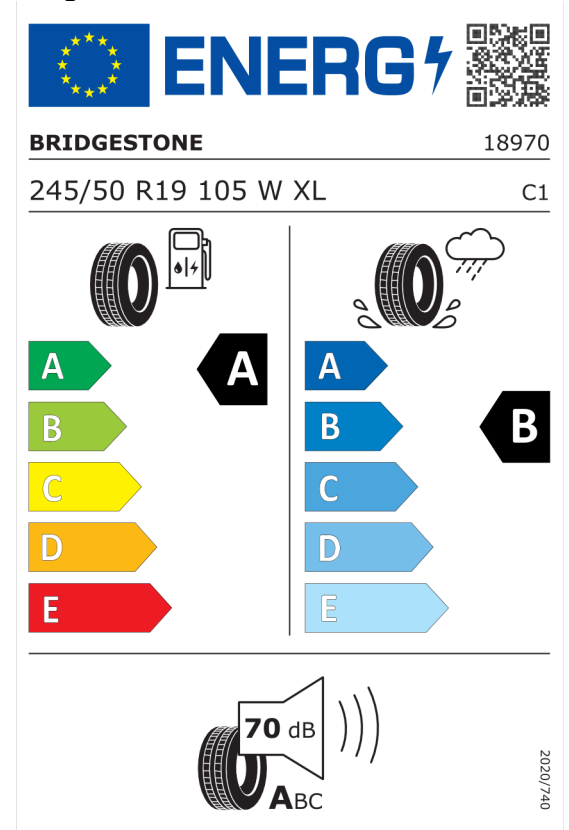

Autorizovaný dealer si vyhrazuje právo na změny cen, technických parametrů a specifikací bez předchozího upozornění.

Nabídka
Číslo nabídky 25743
Datum 18.01.2024
Platnost do 01.02.2024

EU energetický štítek pneumatik

Pirelli 596053

<https://eprel.ec.europa.eu/qr/596053>

Bridgestone 382610

<https://eprel.ec.europa.eu/qr/382610>

Nabídka
Číslo nabídky 25743
Datum 18.01.2024
Platnost do 01.02.2024

Michelin 410016

The ENERGY label for Michelin 410016 features the European Union flag and the ENERGY logo. It includes a QR code and the following information: MICHELIN, 356061, 245/50R19 105 W XL, C1. The label is divided into two sections: fuel consumption and wet grip. The fuel consumption section shows a tire and a gas pump icon, with a large black arrow pointing to 'A' on a scale from A (green) to E (red). The wet grip section shows a tire on a wet surface with rain, with a large black arrow pointing to 'A' on a scale from A (dark blue) to E (light blue). At the bottom, a noise icon shows a tire and a speaker with '70 dB' and 'ABC' (A, B, C) indicated. A vertical code '2020/740' is on the right.

<https://eprel.ec.europa.eu/qr/410016>

Bridgestone 382611

The ENERGY label for Bridgestone 382611 features the European Union flag and the ENERGY logo. It includes a QR code and the following information: BRIDGESTONE, 19745, 245/50 R19 105 W XL, C1. The label is divided into two sections: fuel consumption and wet grip. The fuel consumption section shows a tire and a gas pump icon, with a large black arrow pointing to 'A' on a scale from A (green) to E (red). The wet grip section shows a tire on a wet surface with rain, with a large black arrow pointing to 'B' on a scale from A (dark blue) to E (light blue). At the bottom, a noise icon shows a tire and a speaker with '71 dB' and 'ABC' (A, B, C) indicated. A vertical code '2020/740' is on the right.