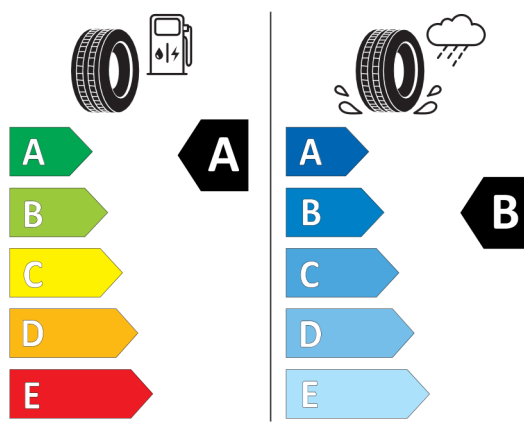

<https://eprel.ec.europa.eu/qr/908397>

Continental 482990

Continental

0358276

225/40 R 18 92 Y XL

C1

2020/740

<https://eprel.ec.europa.eu/qr/482990>