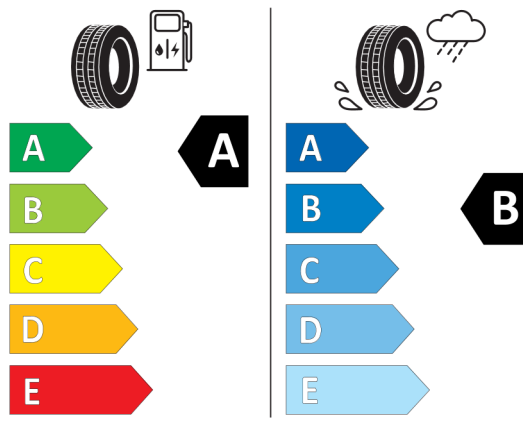

2020/740

<https://eprel.ec.europa.eu/qr/483112>

408952

MICHELIN 139553

225/50R18 99 W XL C1