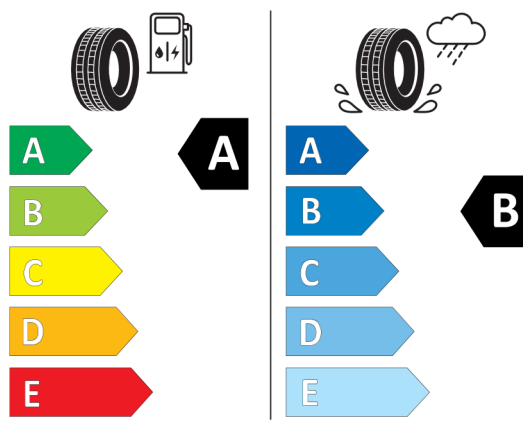

2020/740

<https://eprel.ec.europa.eu/qr/595904>

381660

BRIDGESTONE 10520

225/50 R18 99 W XL C1